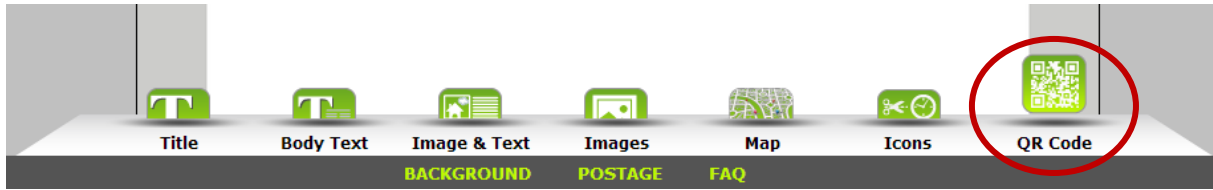

## How to apply the designed QR code to the DM

Drag the QR Code icon and drop to the area you want to show on the DM

Choose the QR Code in **My Images** section

1